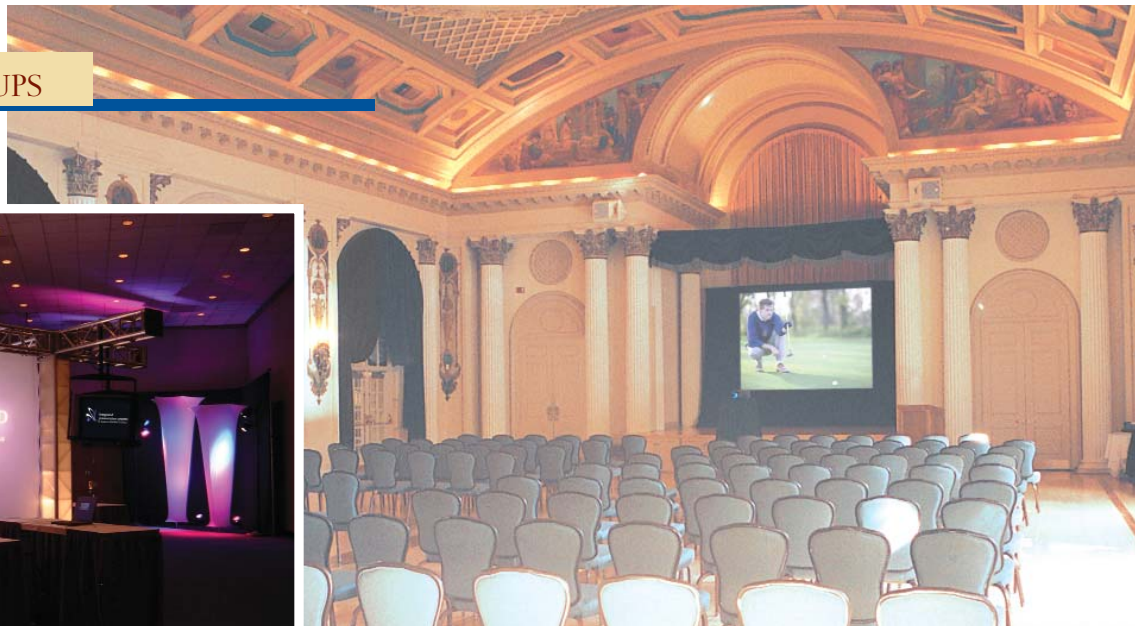

We can provide whatever it takes to make your event a resounding success.

*Sound and lighting for George W. Bush for President.
Client: the Dupage County Republican Central Committee*

UNIQUE SETUPS

Above: custom trade show exhibit using stage lighting and trusswork. To right: sound and projection for the Professional Golfers' Association (PGA), Medinah Country Club