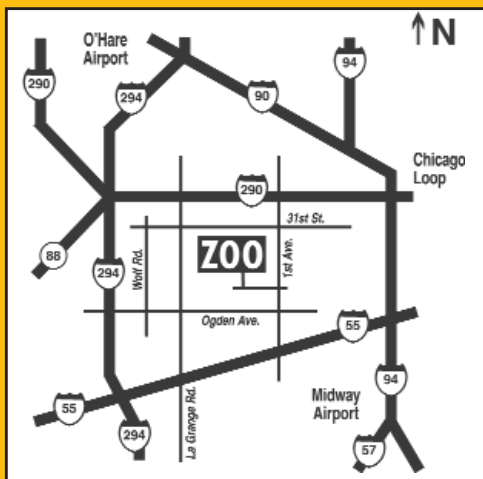

# Directions to Brookfield Zoo

Enter the zoo one block west of First Avenue from Forest /Ridgewood Avenue, the first stoplight south of 31st and the first light north of Ogden.

(Follow the signs for the "Zoo Service Entrance/ South Gate"). At the entrance, tell the guard you're with the United Visual party and ask for directions to the Discovery Center.

**From the North South Tollway (I-294)**, exit at Ogden and travel east. Turn left at First Avenue and left again at Forest/Ridgewood, then turn right into the zoo. (If you follow the zoo signs the route is slightly longer. You'll turn left from Ogden onto Wolf, right on 31st Street, *go past the North Entrance* to turn right on First and right on Forest/Ridgewood.)