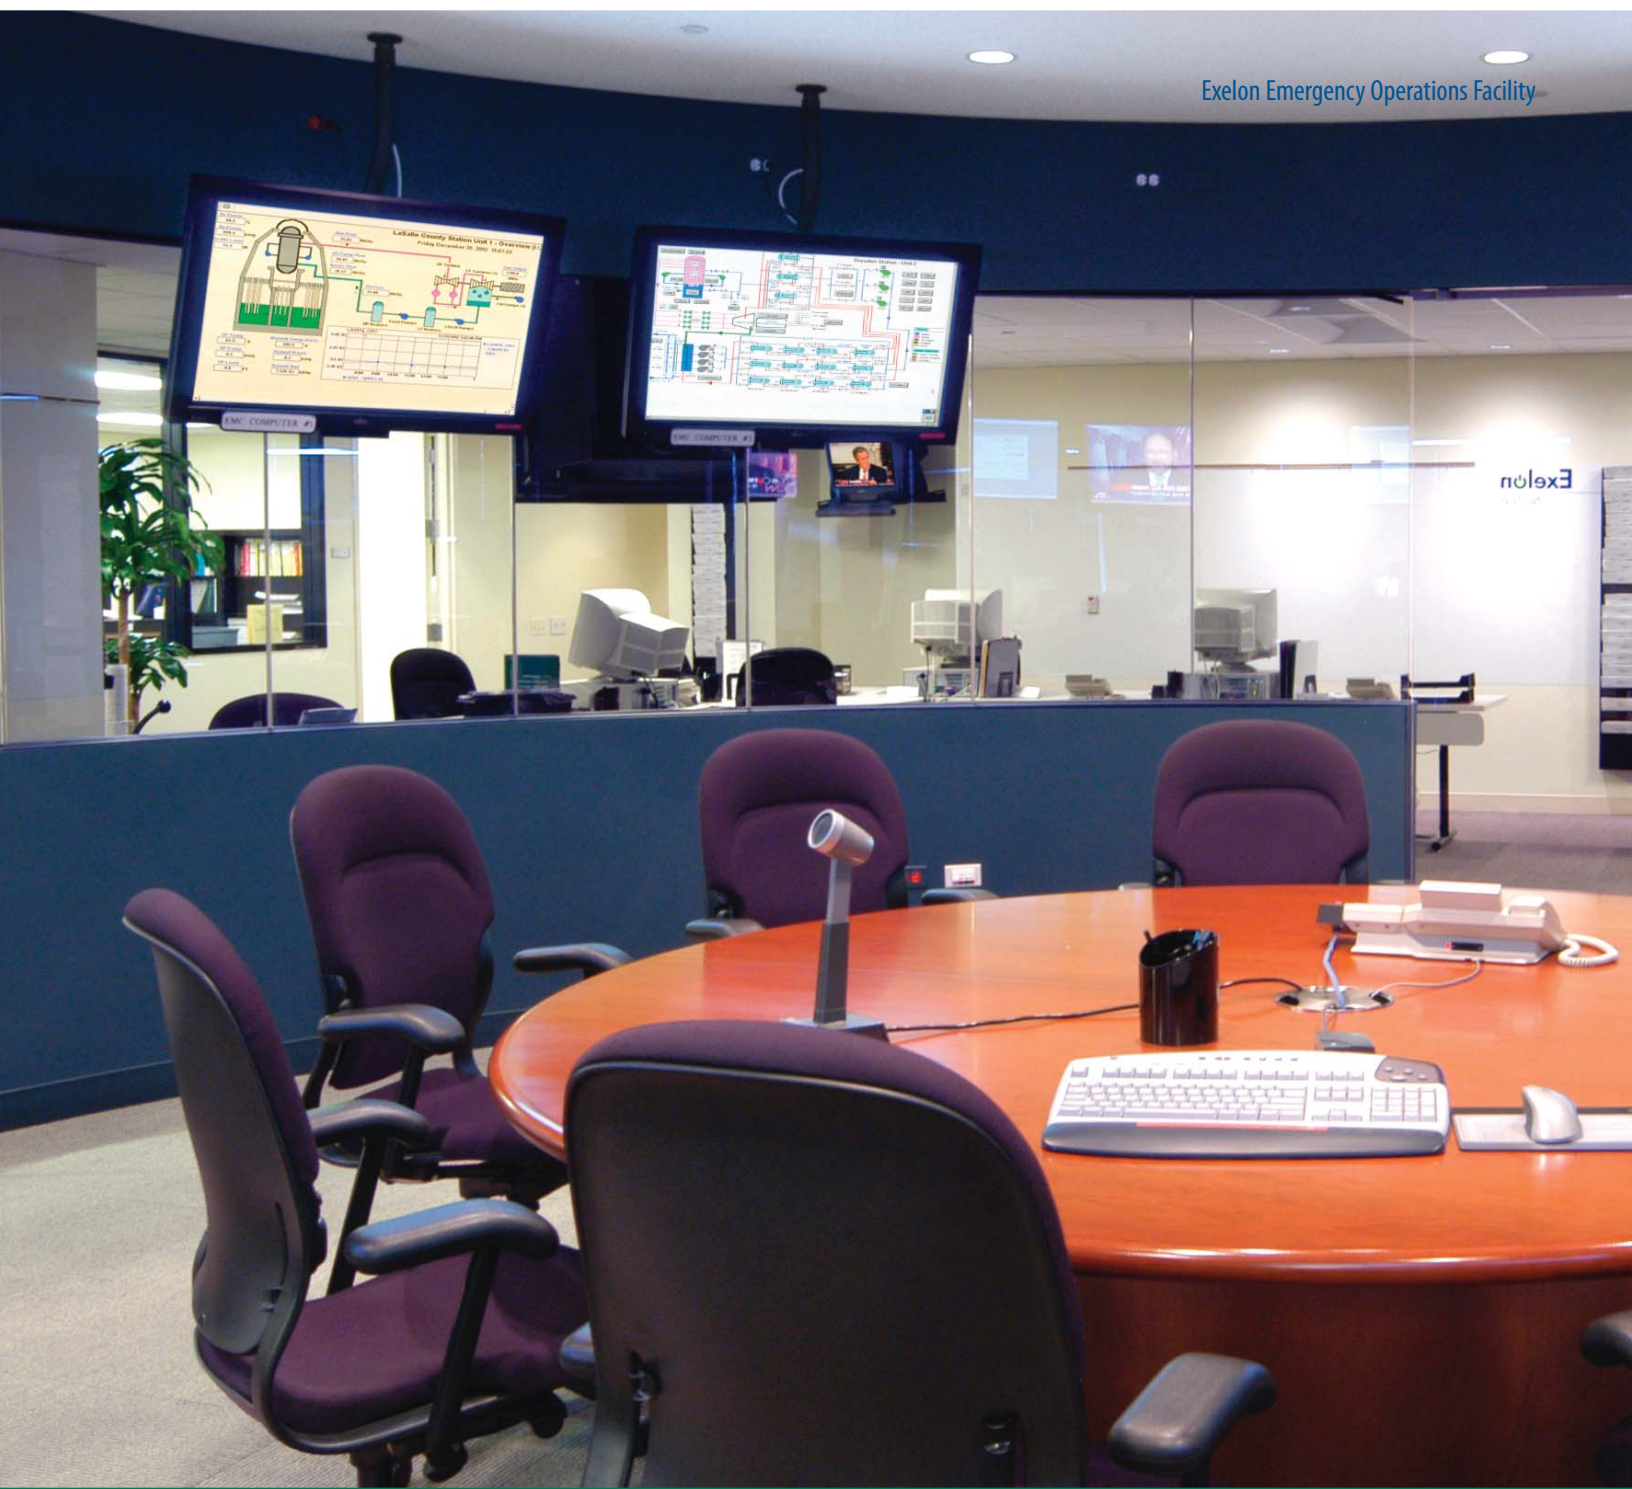

# We'll take the worry out of your next AV system

Custom audio visual design and installation since 1986

24/7 service

Exelon Emergency Operations Facility

media resources inc.

media resources inc.

There when you need us, 24 hours a day